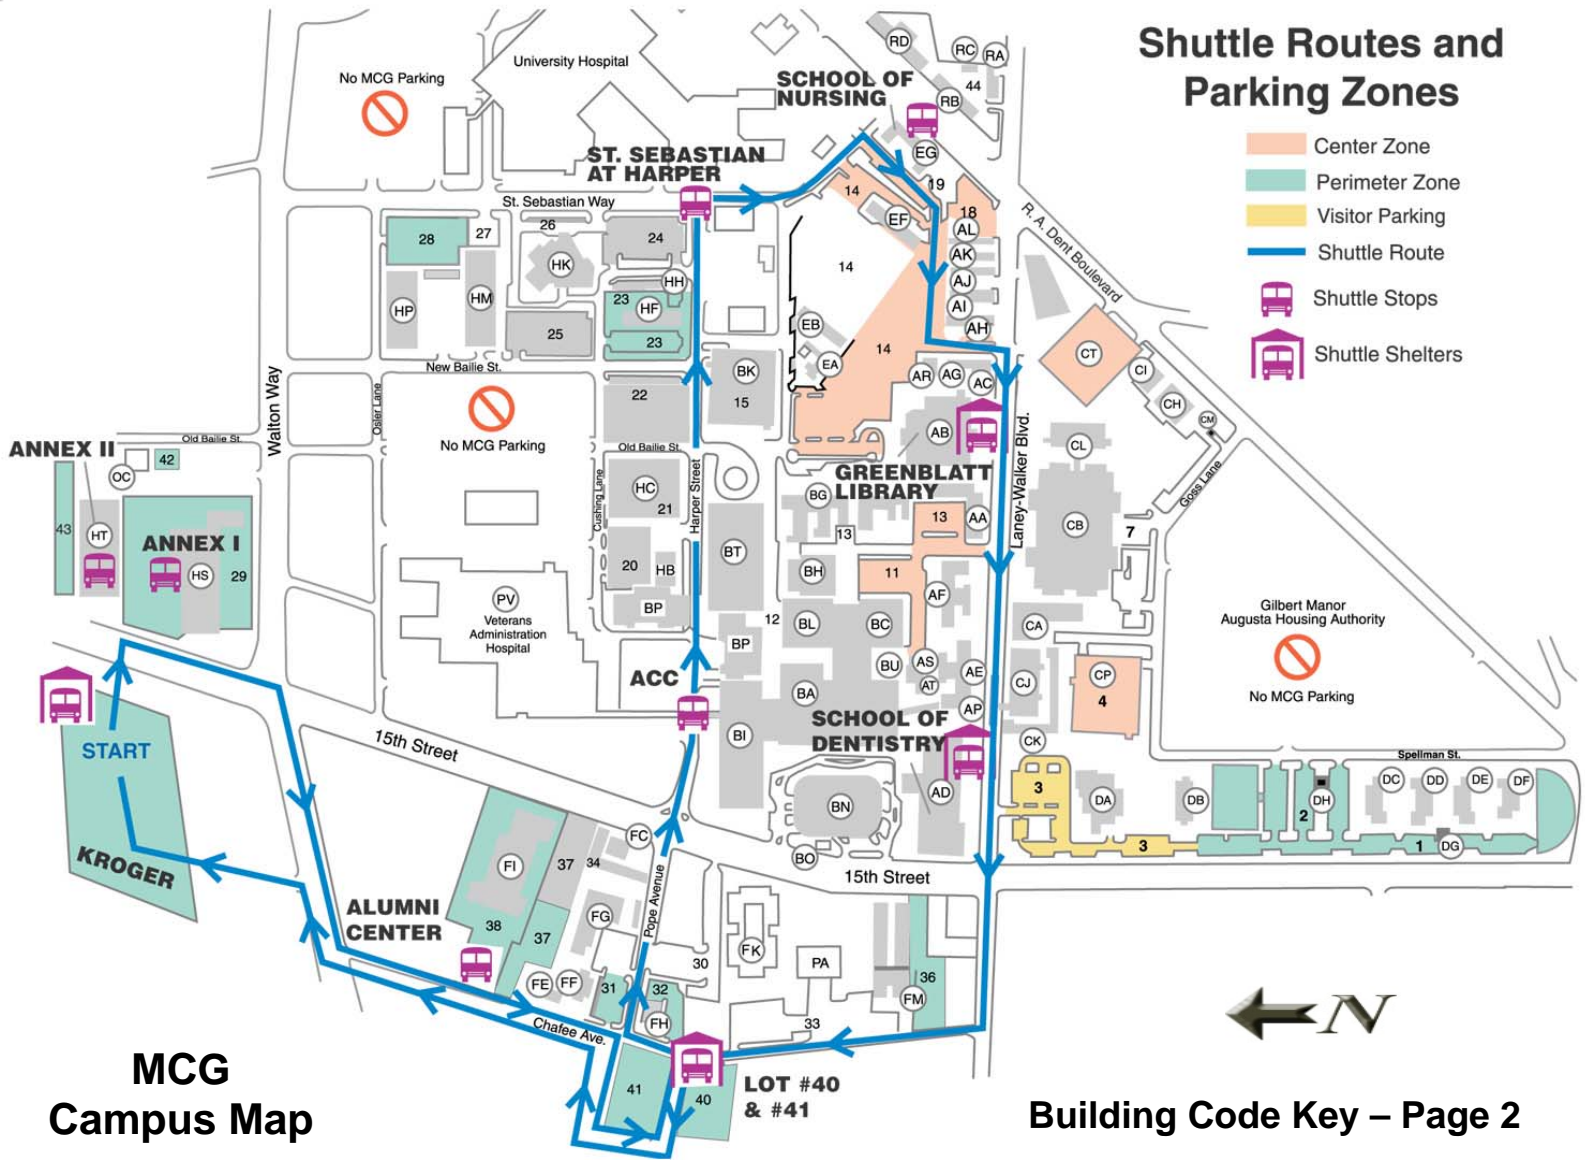

MEDEXpress Shuttle Bus – BLUE Route

MCG Campus Map

Building Code Key – Page 2